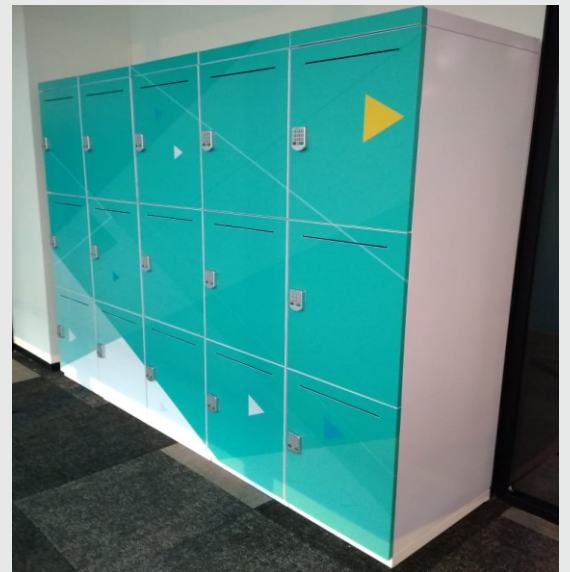

With the best manufacturing resources adhering to international quality standards, we constantly roll out feature loaded products.

We are 'KOMPRESS'
We Create Space On Earth

LOCKER CABINET

My personal space in the office

Locker cabinets or lockers as they are commonly called, are used mainly to store staff personal belongings such as mobile phones, wallets, hand bags, personal items, laptop bag etc.

Kompress Lockers offers space saving & safe storage of personal effects at factories, workshop, laboratories, colleges, schools, research institutes, sports clubs, BPO, IT companies etc.

Elegant

Available in numerous shades and multiple

Convenient

Each locker compartment has provision for elegant inbuilt indexing / numbering.

Ventilated

All locker doors have ventilating louvers for air circulation.